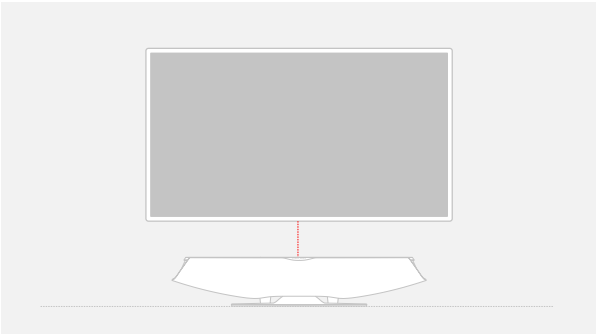

Wired Connectivity

SELECT YOUR VINYL
PLACE THE NEEDLE
CLOSE YOUR EYES

HDMI[®]
HIGH-DEFINITION MULTIMEDIA INTERFACE

Omnia features an **HDMI ARC** (Audio Return Channel) input making it easy to enhance all of your television sound with one direct connection.