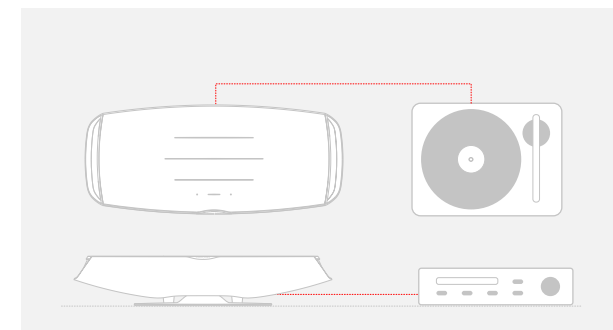

 **TIDAL**
connect

roon
READY

Full Wireless Connectivity

OPEN YOUR APP
PLAY YOUR MUSIC
DANCE LIKE A FOOL

Full Wireless Connectivity

TURNTABLE READY
PHONO STAGE BUILT IN

Omnia also offers analog and digital inputs to provide a complete experience of the iconic natural sound of Sonus faber. Enjoy any analog source through Omnia, thanks to the **MiniDin switchable Phono/Line input** (the MiniDin to RCA cable is supplied).

Wired Connectivity

SELECT YOUR VINYL
PLACE THE NEEDLE
CLOSE YOUR EYES

HDMI[®]
HIGH-DEFINITION MULTIMEDIA INTERFACE

Omnia features an **HDMI ARC** (Audio Return Channel) input making it easy to enhance all of your television sound with one direct connection.