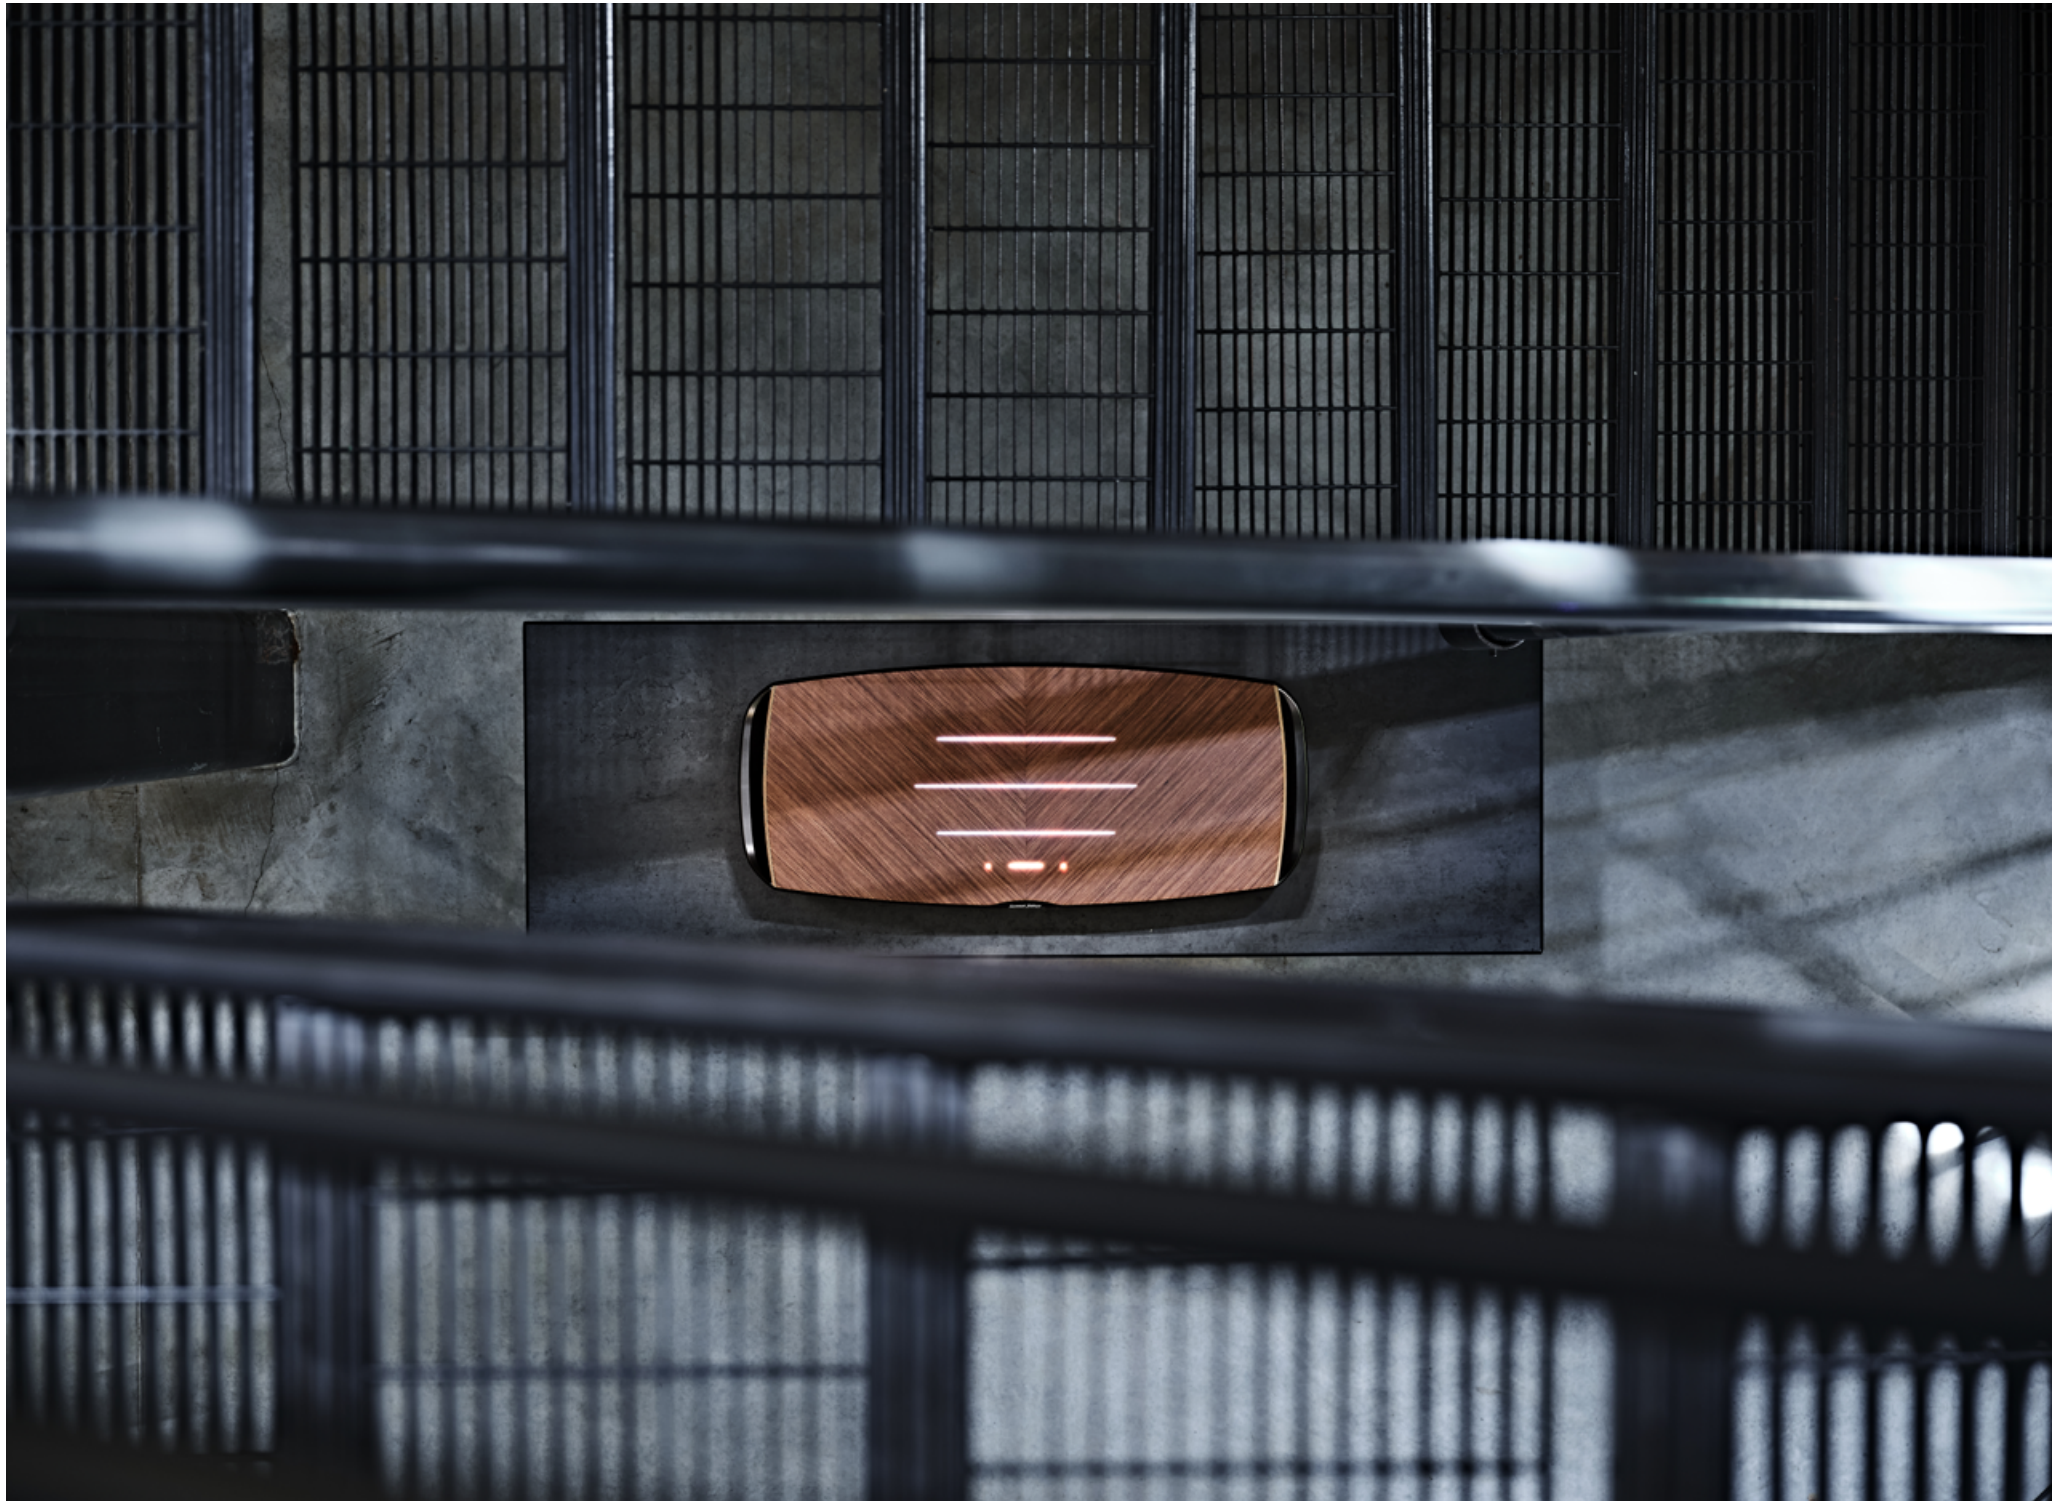

ENCHANT YOUR SOUL

CRESCENDO™